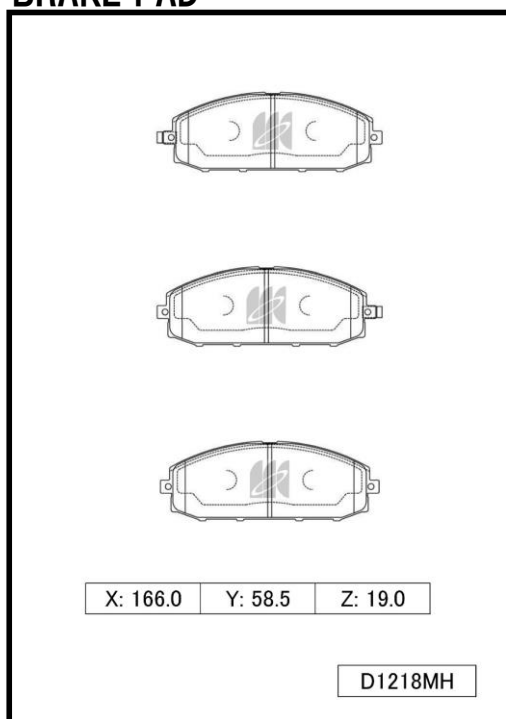

SEPTEMBER New Item Information

BRAKE PAD

MK No.	Application	Releasing Month (accepting order)	Quotation Month
D1218MH Made in Indonesia FMSI NO. D1958	NISSAN SAFARI Y61 EUR 97.10-10.03 NISSAN SAFARI Y61 GEN.ME.ZAF 97.08- NISSAN PATROL Y61 AUS.GCC.ZAF 97.10- NISSAN PATROL GCTY61 GCC 17.10-	SEP. 2018	SEP. 2018
D11412MH Made in Indonesia	HYUNDAI CRETA EUR (RUSSIA-PLANT) 16.08- HYUNDAI i30 AUS.ME.GEN 17.03- KIA SOUL KOR,USA,CAN 16.05-	SEP. 2018	SEP. 2018
D5243M Made in Japan	HONDA CIVIC 4DOOR AUS,IND,MAR,PAN,PHL,THA 2016 HONDA CIVIC SEDAN,COUPE,5DOOR USA 2016- HONDA CIVIC 4DOOR FIN,NOR,FRO 2016	OCT. 2018	SEP. 2018

SEPTEMBER New Item Drawing Information

BRAKE PAD