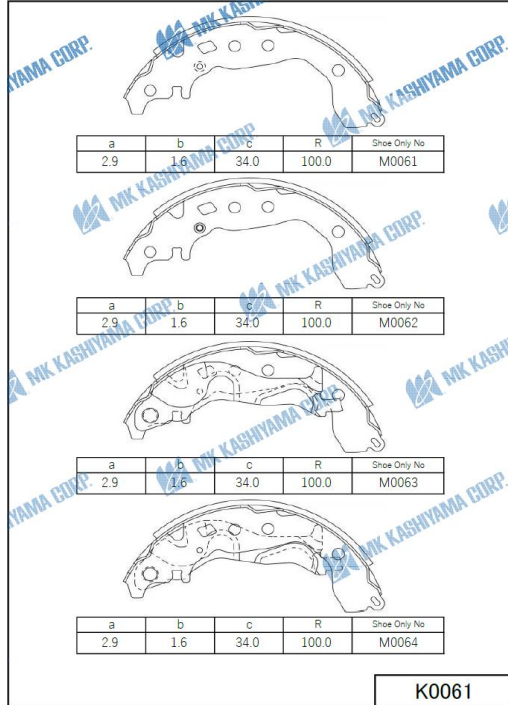

October New Item Drawing Information

BRAKE PAD

MK ITEM / INTERCHANGE NEWS

Date : October 9, 2019
No. 19 - 10

October New Item Drawing Information BRAKE SHOE

"Valuable information" **Interchange information (Existing MK item)**

MK No.	Position	Application	Year
D3128H	FRONT	FORD ESCORT (1500cc) <CHN>	2017.01-
D3128H	FRONT	FORD FOCUS (1600cc,2000cc) <CHN>	2012-
D3132H	REAR	FORD KUGA (1600cc,2000cc) <CHN>	2013-2016
D3132H	REAR	FORD ESCORT (1500cc) <CHN>	2015-
D7078M	REAR	SUBARU ASCENT (2400cc) <USA>	2019-
D7081M	FRONT	SUBARU IMPREZA SPORT SEDAN,WAGON (2000cc) <USA>	2019-
D20087H	REAR	FORD EDGE (2000cc,2700cc) <CHN>	2015-
D20087H	REAR	FORD MONDEO HUBRID (2000cc) <CHN>	2016.10-
D20087H	REAR	FORD EDGE (2000cc,2700cc) <CHN>	2015-
D20089MH	REAR	FORD FUSION ENERGI (2000cc) <USA>	2016-2018
K1264	REAR	NISSAN JUKE F15 (1600cc) <GEN-RHD>	2015.08-