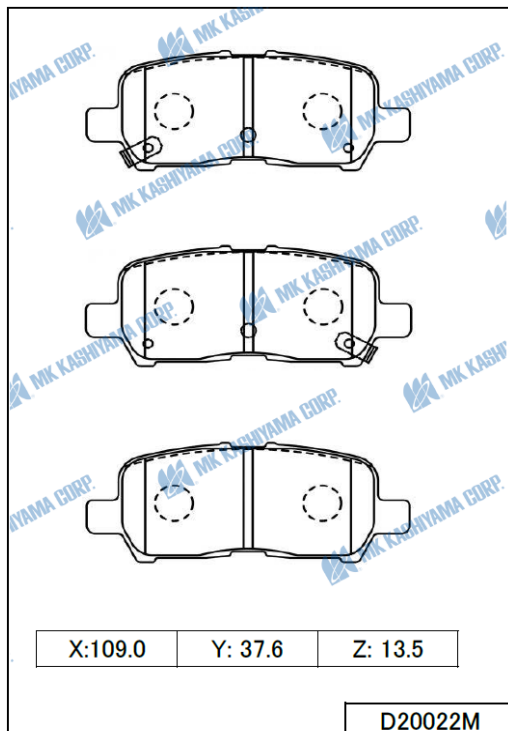

MK ITEM / INTERCHANGE NEWS

Date : October 9, 2019
No. 19 - 10

October New Item Information

BRAKE PAD

MK No.	Position	Application	Quotation Month
D20022M Made in Indonesia FMSI NO. D999	Rear	BUICK LACROSSE 3.6L,3.8L 2005-2009 (USA) CHEVROLET IMPALA LIMITED 2011-2016 (USA) PONTIAC GRAND PRIX 3.8L 2004-2008 (USA)	October. 2019
D30015 Made in Indonesia FMSI NO. D1146	Front	RENAULT CLIO 1.2L 1990-1996 (LA) RENAULT LOGAN 1.4L,1.5L,1.6L 2007.4- (RUS) RENAULT LOGAN 1.2L,1.4L,1.5L,1.6L 2004.9- (EUR) PEUGEOT 309 1.6L,1.9L 85.11-89.8 (EUR) PEUGEOT 309 mK2 1.9L 89.7-93.12 (EUR)	October. 2019

BRAKE SHOE

MK No.	Position	Application	Quotation Month
K0061 Made in Japan	Rear	TOYOTA PIXIS VAN 660cc 17.11- (JPN) SUBARU DIAS WAGON 660cc 17.11- (JPN) SUBARU SAMBAR VAN 660cc 17.11- (JPN) DAIHATSU HIJET 660cc 17.11- (JPN)	October. 2019
K2427 Made in Japan Made in Indonesia FMSI NO. S1105	Rear	TOYOTA HILUX GGN120.GUN122,123 15.03- (AUS,GEN,IDN,PHL) TOYOTA INNOVA TGN140,142 15.11- (GEN,GCC,IDN,THA,LA,ZAF,PHL,IND)	October. 2019

October New Item Drawing Information

BRAKE PAD