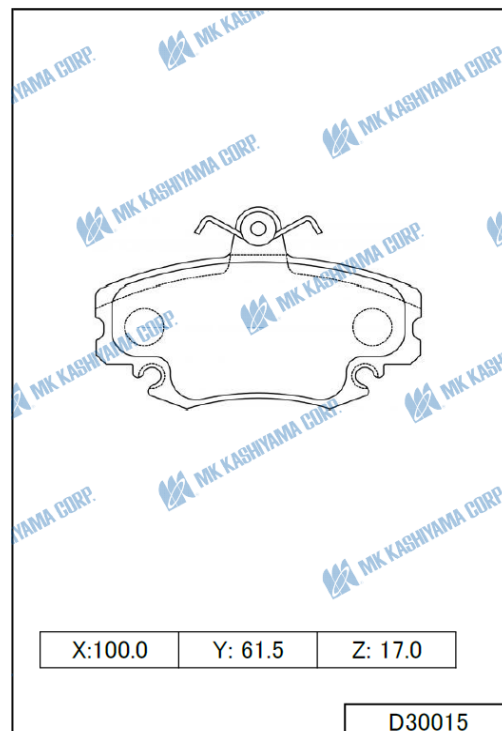

MK ITEM / INTERCHANGE NEWS

Date : October 9, 2019
No. 19 - 10

October New Item Information

BRAKE PAD

MK No.	Position	Application	Quotation Month
D20022M Made in Indonesia FMSI NO. D999	Rear	BUICK LACROSSE 3.6L,3.8L 2005-2009 (USA) CHEVROLET IMPALA LIMITED 2011-2016 (USA) PONTIAC GRAND PRIX 3.8L 2004-2008 (USA)	October. 2019
D30015 Made in Indonesia FMSI NO. D1146	Front	RENAULT CLIO 1.2L 1990-1996 (LA) RENAULT LOGAN 1.4L,1.5L,1.6L 2007.4- (RUS) RENAULT LOGAN 1.2L,1.4L,1.5L,1.6L 2004.9- (EUR) PEUGEOT 309 1.6L,1.9L 85.11-89.8 (EUR) PEUGEOT 309 mK2 1.9L 89.7-93.12 (EUR)	October. 2019

BRAKE SHOE

MK No.	Position	Application	Quotation Month
K0061 Made in Japan	Rear	TOYOTA PIXIS VAN 660cc 17.11- (JPN) SUBARU DIAS WAGON 660cc 17.11- (JPN) SUBARU SAMBAR VAN 660cc 17.11- (JPN) DAIHATSU HIJET 660cc 17.11- (JPN)	October. 2019
K2427 Made in Japan Made in Indonesia FMSI NO. S1105	Rear	TOYOTA HILUX GGN120.GUN122,123 15.03- (AUS,GEN,IDN,PHL) TOYOTA INNOVA TGN140,142 15.11- (GEN,GCC,IDN,THA,LA,ZAF,PHL,IND)	October. 2019

October New Item Drawing Information

BRAKE PAD