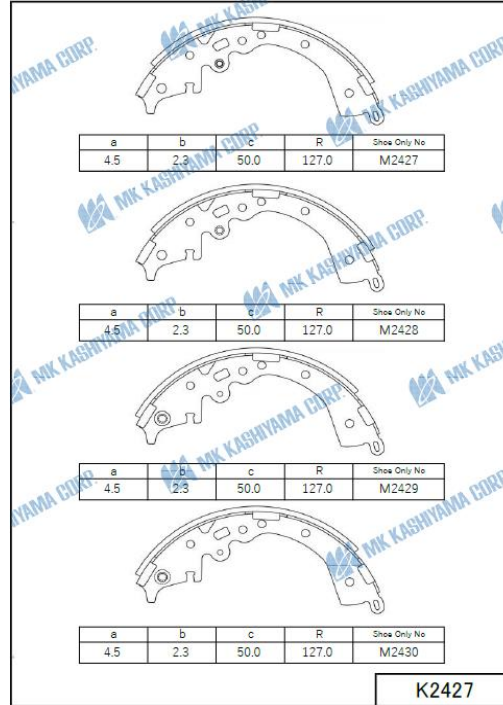

October New Item Drawing Information

BRAKE PAD

MK ITEM / INTERCHANGE NEWS

Date : October 9, 2019
No. 19 - 10

October New Item Drawing Information BRAKE SHOE

"Valuable information" **Interchange information (Existing MK item)**

MK No.	Position	Application	Year
D3128H	FRONT	FORD ESCORT (1500cc) <CHN>	2017.01-
D3128H	FRONT	FORD FOCUS (1600cc,2000cc) <CHN>	2012-
D3132H	REAR	FORD KUGA (1600cc,2000cc) <CHN>	2013-2016
D3132H	REAR	FORD ESCORT (1500cc) <CHN>	2015-
D7078M	REAR	SUBARU ASCENT (2400cc) <USA>	2019-
D7081M	FRONT	SUBARU IMPREZA SPORT SEDAN,WAGON (2000cc) <USA>	2019-
D20087H	REAR	FORD EDGE (2000cc,2700cc) <CHN>	2015-
D20087H	REAR	FORD MONDEO HUBRID (2000cc) <CHN>	2016.10-
D20087H	REAR	FORD EDGE (2000cc,2700cc) <CHN>	2015-
D20089MH	REAR	FORD FUSION ENERGI (2000cc) <USA>	2016-2018
K1264	REAR	NISSAN JUKE F15 (1600cc) <GEN-RHD>	2015.08-