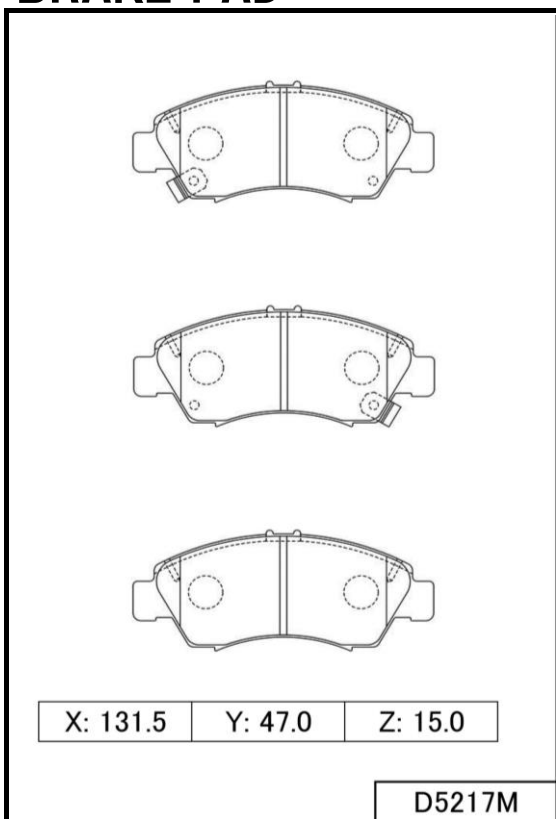

MK item/Interchange News

Date: AUGUST 28, 2014
No. 14-08

AUGUST NEW Item Information

BRAKE PAD

MK No.	Application	Releasing Month (accepting order)	Quotation Month
D5217M Made in Indonesia FMSI No. D1685	HONDA BRIO	AUGUST' 14	AUGUST' 14

AUGUST NEW Item Drawing Information

BRAKE PAD