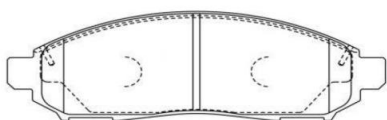

MARCH NEW Item Drawing Information

BRAKE PAD

X: 157.0 Y: 52.0 Z: 16.8

X: 157.0 Y: 52.0 Z: 16.8

D1231MH

X: 163.7 Y: 50.0 Z: 16.3

D1267MH

X: 142.0 Y: 50.0 Z: 17.3

D1276H

X: 94.6 Y: 53.5 Z: 16.8

D1278H

X: 163.7 Y: 50.0 Z: 16.3

D1297MH

X: 145.5 Y: 54.5 Z: 16.3

D2251H

X: 136.8 Y: 48.6 Z: 17.8