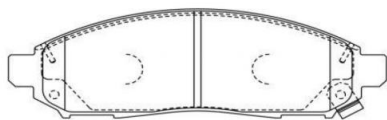

MARCH NEW Item Drawing Information

BRAKE PAD

X: 157.0 Y: 52.0 Z: 16.8

X: 157.0 Y: 52.0 Z: 16.8

D1231MH

X: 163.7 Y: 50.0 Z: 16.3

D1267MH

X: 142.0 Y: 50.0 Z: 17.3

D1276H

X: 94.6 Y: 53.5 Z: 16.8

D1278H

X: 163.7 Y: 50.0 Z: 16.3

D1297MH

X: 145.5 Y: 54.5 Z: 16.3

D2251H

X: 136.8 Y: 48.6 Z: 17.8