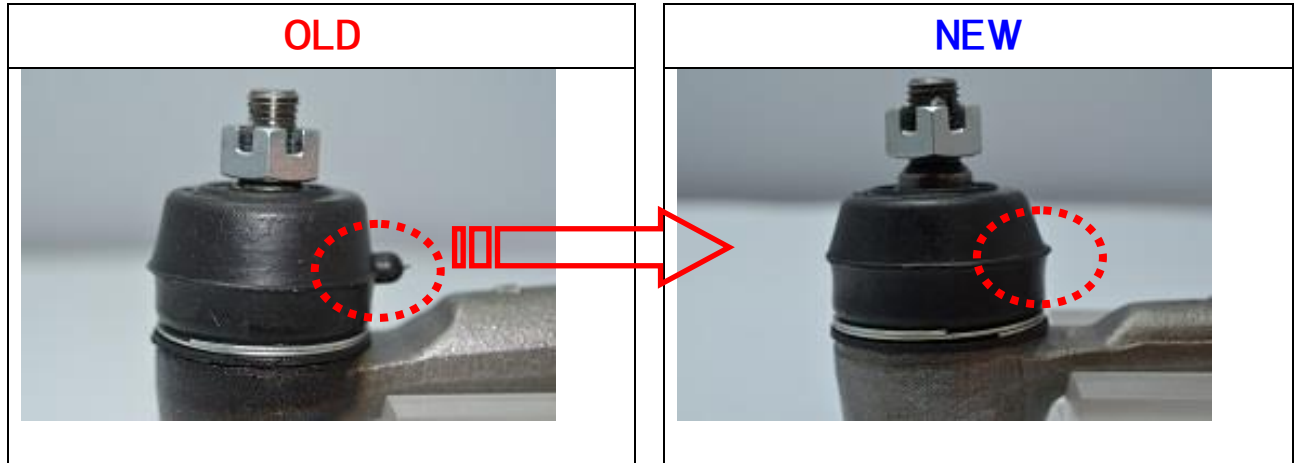

Product Information③

The dust cover will be changed as shown in the following pictures.

555 No.	The new shipment starts from
SB-2482	END OF MAY
SB-2722	END OF MAY
SB-2832	END OF MAY
SB-2852	END OF MAY

Part to be Discontinued

555 No.
SB-1212

※They are not available with this information.