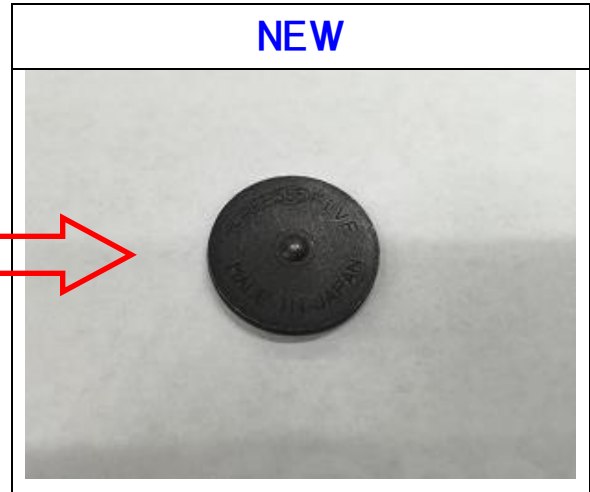

Product Information②

The plug will be changed as shown in the following pictures.

555 No.	The new shipment starts from
SE-7681R	BEGINNING OF NOVEMBER, 2016
SE-7681L	BEGINNING OF NOVEMBER, 2016