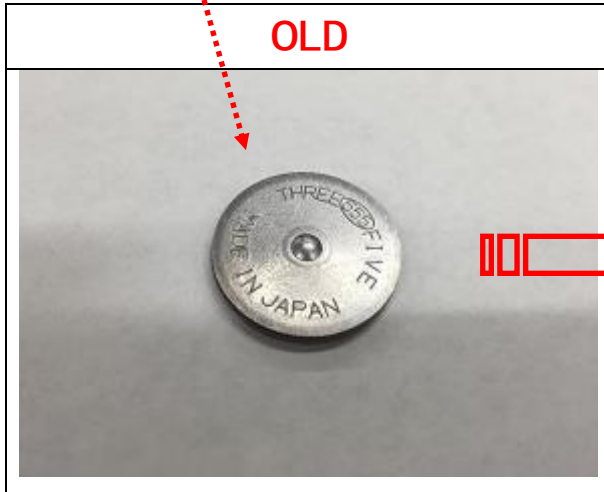

Product Information②

The plug will be changed as shown in the following pictures.

555 No.	The new shipment starts from
SE-7681R	BEGINNING OF NOVEMBER, 2016
SE-7681L	BEGINNING OF NOVEMBER, 2016