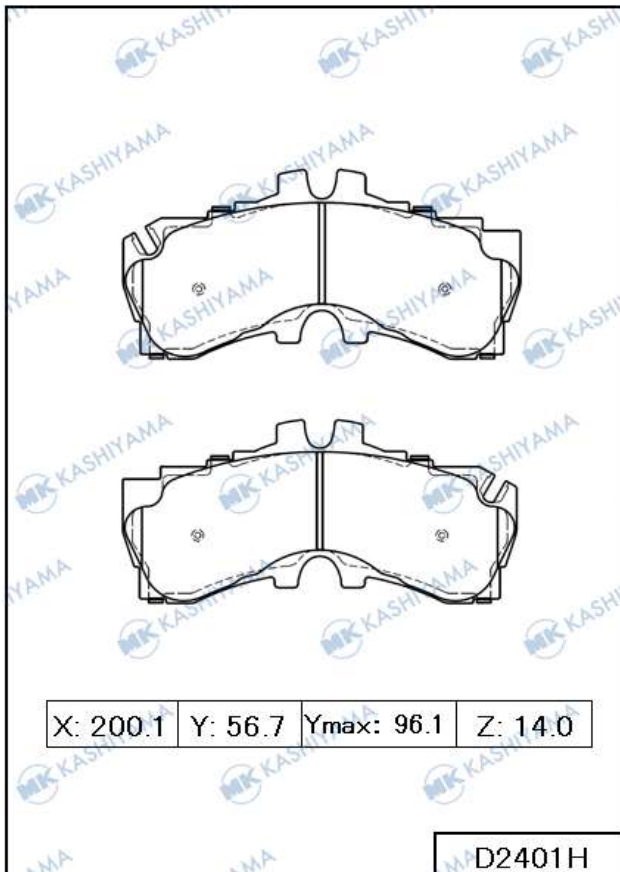

MK KASHIYAMA ITEM / INTERCHANGE NEWS

MAY New Item Information

■ BRAKE PAD

No.	Position	Application	Quotation Month
D2401H Made in Indonesia FMSI D2468	Front	LEXUS RX500h, RX350 2023- <USA>	May, 2026
No.	Position	Application	Quotation Month
D40000H Made in Indonesia FMSI	Rear	CHANGAN CS75 2016-	May, 2026

MAY New Item Drawing Information